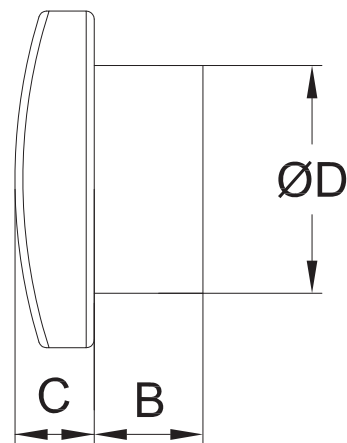

Technical Drawing

1. **MATERIAL** : ABS plastic material. Impeller's design and dynamic balance provides a high air performance and silence. Thanks to it's special surface, never shine and change it's color. Protection against wet and oxidation.
2. **INSULATION CLASS** : Class B
3. **DIRECTIVE** : EN 60335-1, EN 60335-2-80
4. **SPEED CONTROL** : Speed can be adjusted using an optional controller.
5. **APPLICATION AREAS** : Bathrooms, kitchens, meeting rooms, offices etc. areas where silence and strength against corrosion is asked.

TYPE	A	B	C	D
EC 1010E	150	45	35	97
EC 1219E	170	55	44	118
EC 1530E	210	73	60	149

Dimensions are in (mm)

TYPE	VOLTAGE	FREQUENCY	POWER	CAPACITOR	SPEED	AIR FLOW	SOUND PRESSURE LEVEL	WEIGHT
	V	Hz	W	(µF)	rpm	m³/h	dB(A)	kg
EC 1010E	230	50	15	-	2300	105	40	0.81
EC 1219E	230	50	22	-	2250	195	41	0.91
EC 1530E	230	50	25	-	2100	300	43	1.31