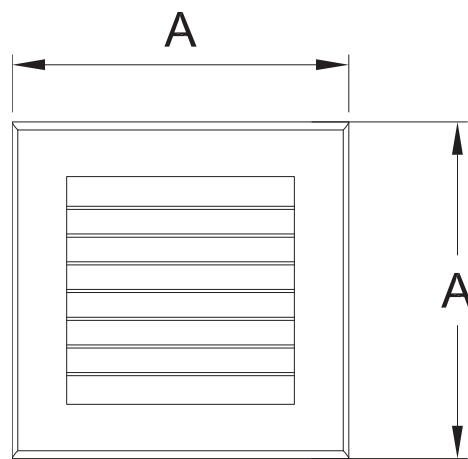

EC

AC PLASTIC DOMESTIC FANS Automatic Shutter

Automatic shutter option. Shutter opens once the fan is in use, it close itself automatically once the fan switch off. Panel is thin and tight so that it is mounted solid. Silent and strong against corrosion. Motor's life is long against the environmental factors.

Technical Drawing

- MATERIAL** : ABS plastic material. Impeller's design and dynamic balance provides a high air performance and silence. Thanks to it's special surface, never shine and change it's color. Protection against wet and oxidation.
- INSULATION CLASS** : Class B
- DIRECTIVE** : EN 60335-1, EN 60335-2-80
- SPEED CONTROL** : Speed can be adjusted using an optional controller.
- APPLICATION AREAS** : Bathrooms, kitchens, meeting rooms, offices etc. areas where silence and strength against corrosion is asked.

TYPE	A	B	C	D
EC 1010E	150	45	35	97
EC 1219E	170	55	44	118
EC 1530E	210	73	60	149

Dimensions are in (mm)

TYPE	VOLTAGE	FREQUENCY	POWER	CAPACITOR	SPEED	AIR FLOW	SOUND PRESSURE LEVEL	WEIGHT
	V	Hz	W	(µF)	rpm	m ³ /h	dB(A)	kg
EC 1010E	230	50	15	-	2300	105	40	0.81
EC 1219E	230	50	22	-	2250	195	41	0.91
EC 1530E	230	50	25	-	2100	300	43	1.31